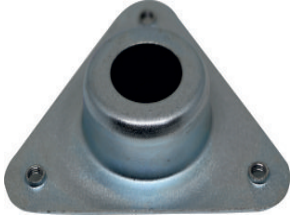

MDL-AT10

RENAULT

OEM KODU (CODE): 543206968R

MEGANE 4 - KADJAR

AMORTİSÖR TAKOZU  
SHOCK ABSORBER WEDGE

MDL-AT11

RENAULT

OEM KODU (CODE): 543024644R