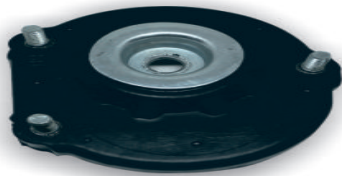

FIORINO-LINEA-DOBLO

AMORTİSÖR TAKOZU
SHOCK ABSORBER WEDGE

MDL-AT15

FIAT

OEM KODU (CODE): 51804747
51839975
59360100